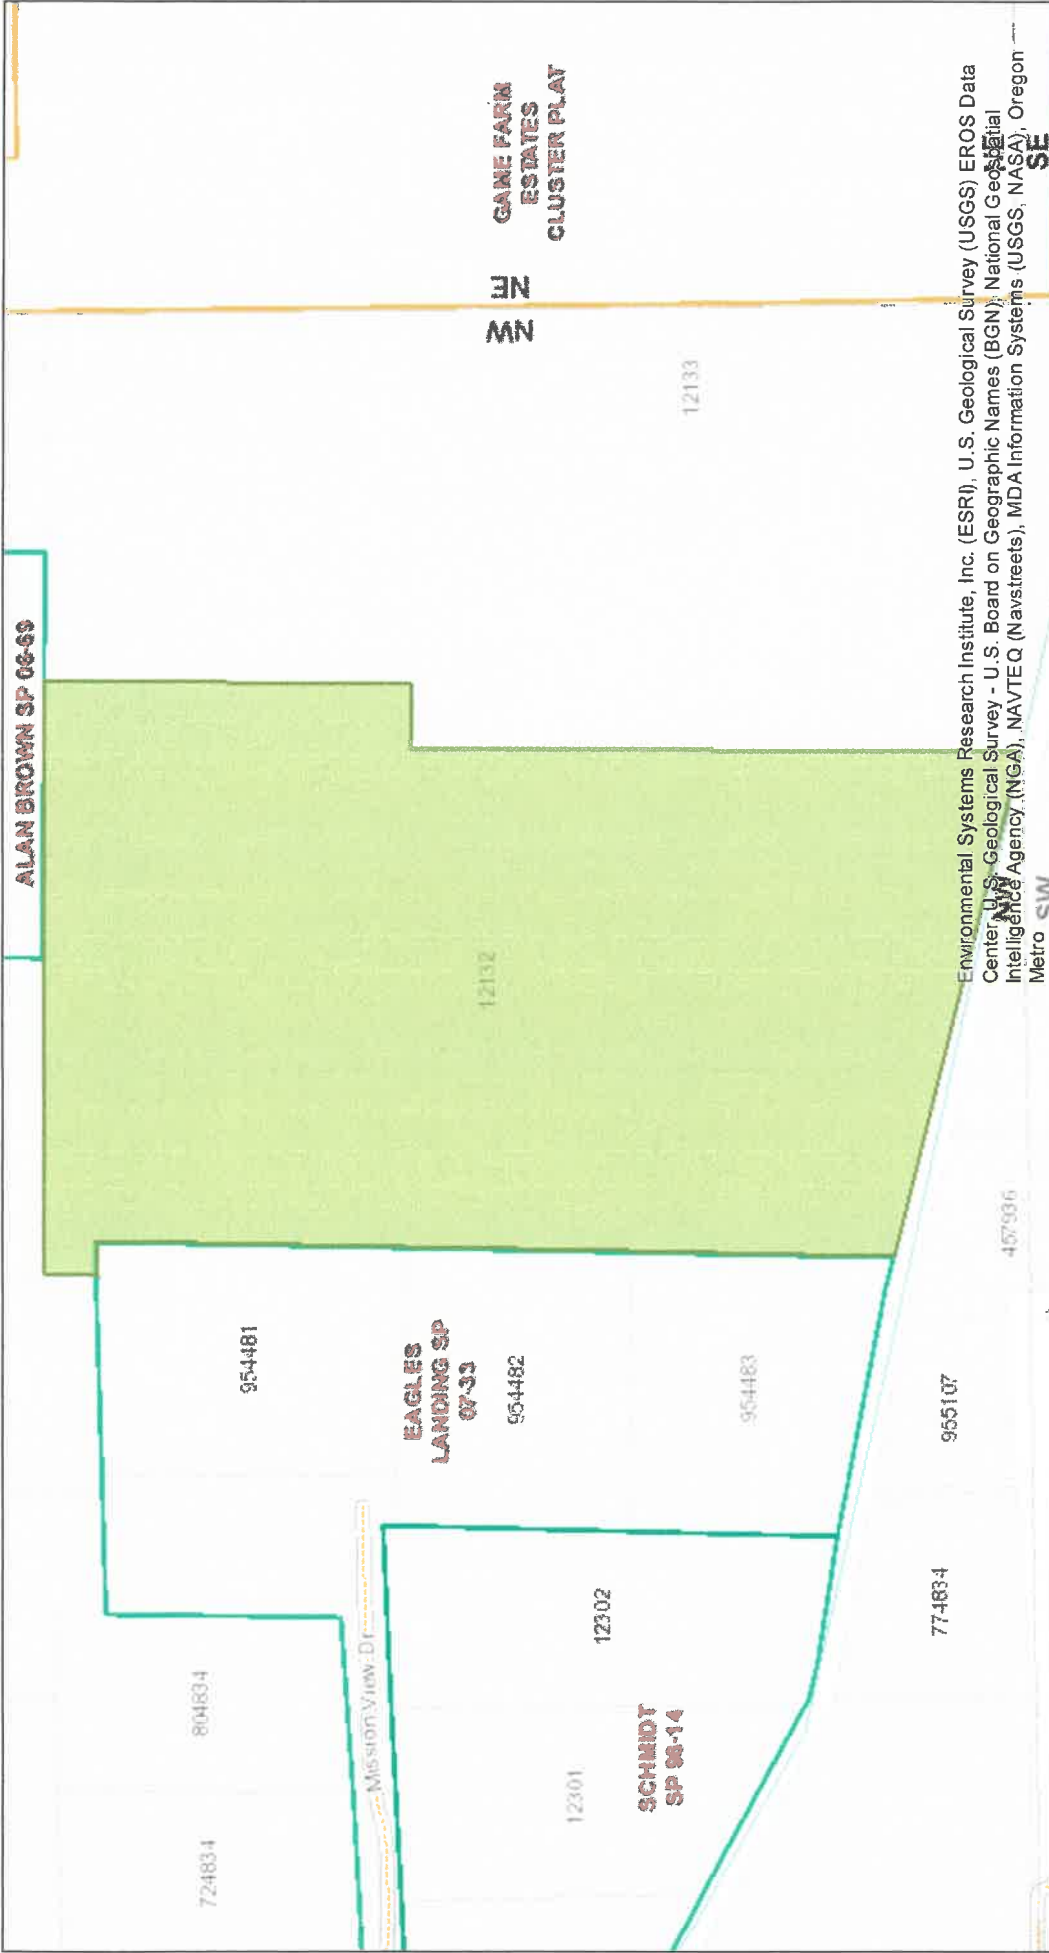

NKA Mission View Dr